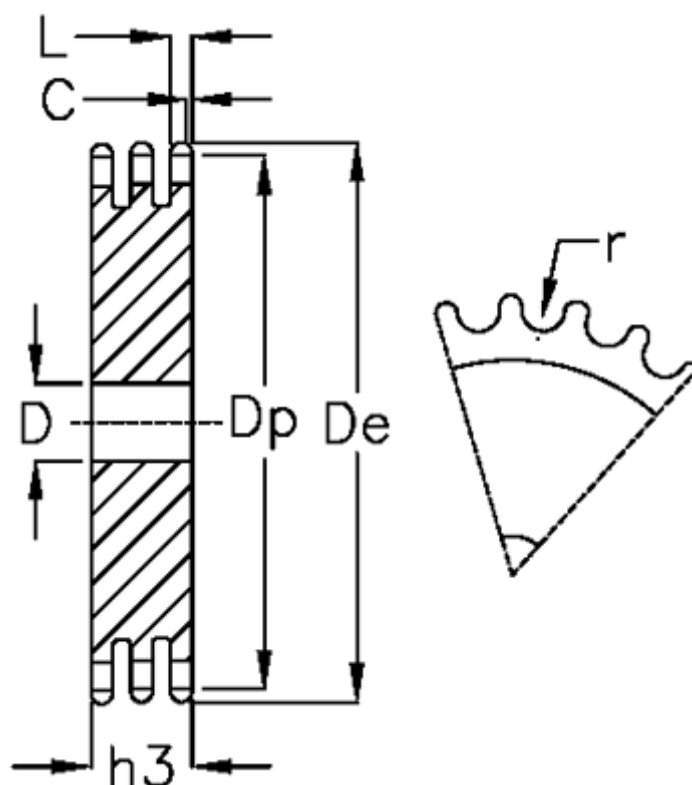

Article number: 616023003010

Description: Plate wheel 06 B-3 Z=10 triplex

Measures

C	= 1
D	= 10
De	= 34
Dp	= 30.82
For chain size	= 3/8 x 7/32
For chain type	= 06 B-3
h3	= 25.6
L	= 5.2

Number of teeth	= 10
r	= 6.35